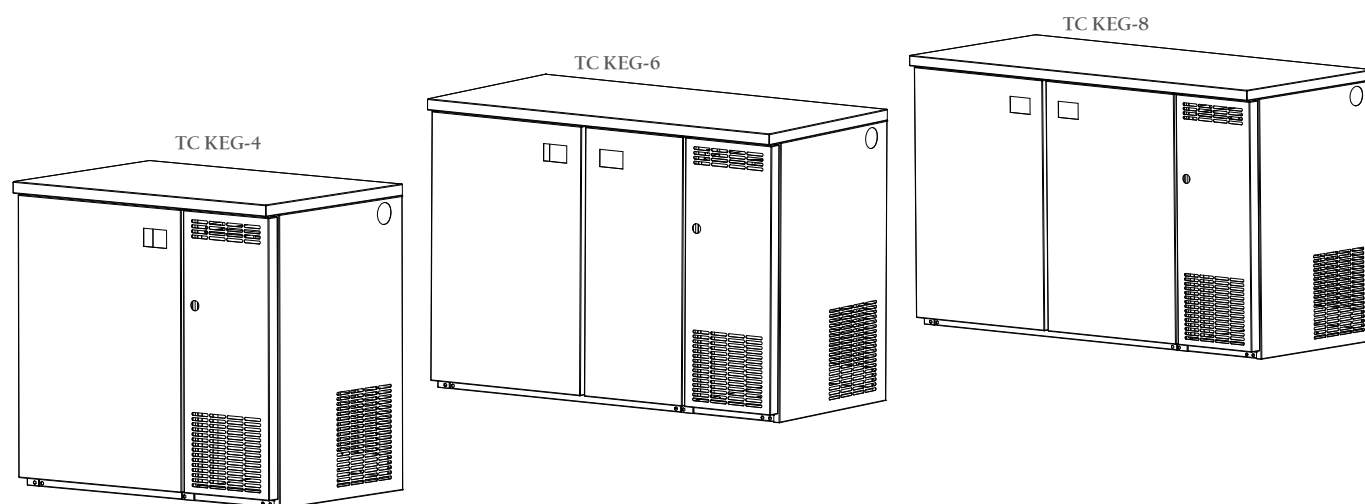

TC KEG SERIES - PRODUCT DETAILS

DIMENSIONS / WEIGHT	TC KEG-4	TC KEG-6	TC KEG-8
Net volume (liter)	188	302	370
Gross volume (liter)	214	328	396
External size width x depth x height (mm)	880 x 601 x 840	1181 x 601 x 840	1360 x 601 x 840
Internal size width x depth x height (mm)	498 x 500 x 756	799 x 500 x 756	978 x 500 x 756
Packaging size width x depth x height (mm)	980 x 700 x 1000	1280 x 700 x 1000	1460 x 700 x 1000
Door size	567 x 782,5	516,5 x 782,5 1 pcs 337,5 x 782,5 1 pcs	516,5 x 782,5 2 pcs

TECHNICAL SPECIFICATIONS

	TC KEG-4	TC KEG-6	TC KEG-8
Type of aggregate	removable	removable	removable
Climate type (SN, N, ST,T)	N	N	N
Temperature Range (°C)	2 - 10	2 - 10	2 - 10
Temperature Control (Brand , Model)	digital	digital	digital
Refrigerant (Type / gram)	R600a	R600a	R600a
Rated Voltage / Frequency (V / Hz)	230/50	230/50	230/50
Input power (Watt)	240	240	240
Cooling capacity(Watt)	650	650	650
Door Material	plastic covered sheet	plastic covered sheet	plastic covered sheet
Internal Material / Color	plastic covered sheet / light grey	plastic covered sheet / light grey	plastic covered sheet / light grey
External Material / Color	plastic covered sheet / dark grey	plastic covered sheet / dark grey	plastic covered sheet / dark grey
Type of cabinet lighting: vert. / hor.	horizontal LED	horizontal LED	horizontal LED

LOADING

David barrel (pcs)	4	6	8
30 l barrel (pcs)	1	2	2
50 l barrel (pcs)	1	2	2
Mixed barrel		2 pcs David and 1 pcs 50 l KEG	4 pcs David and 1 pcs 50 l KEG