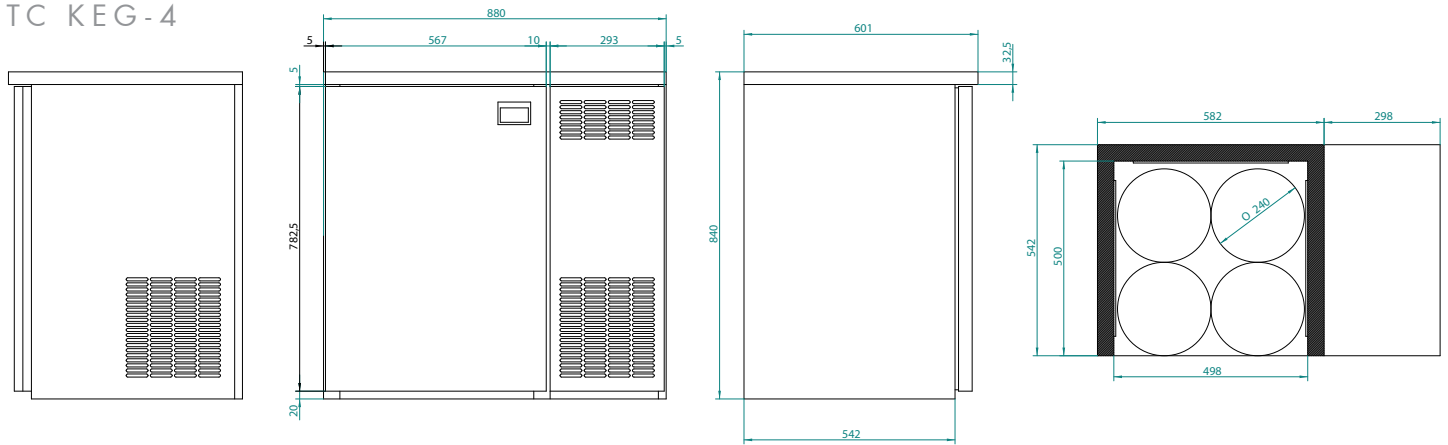

TC KEG SERIES

TC KEG-4