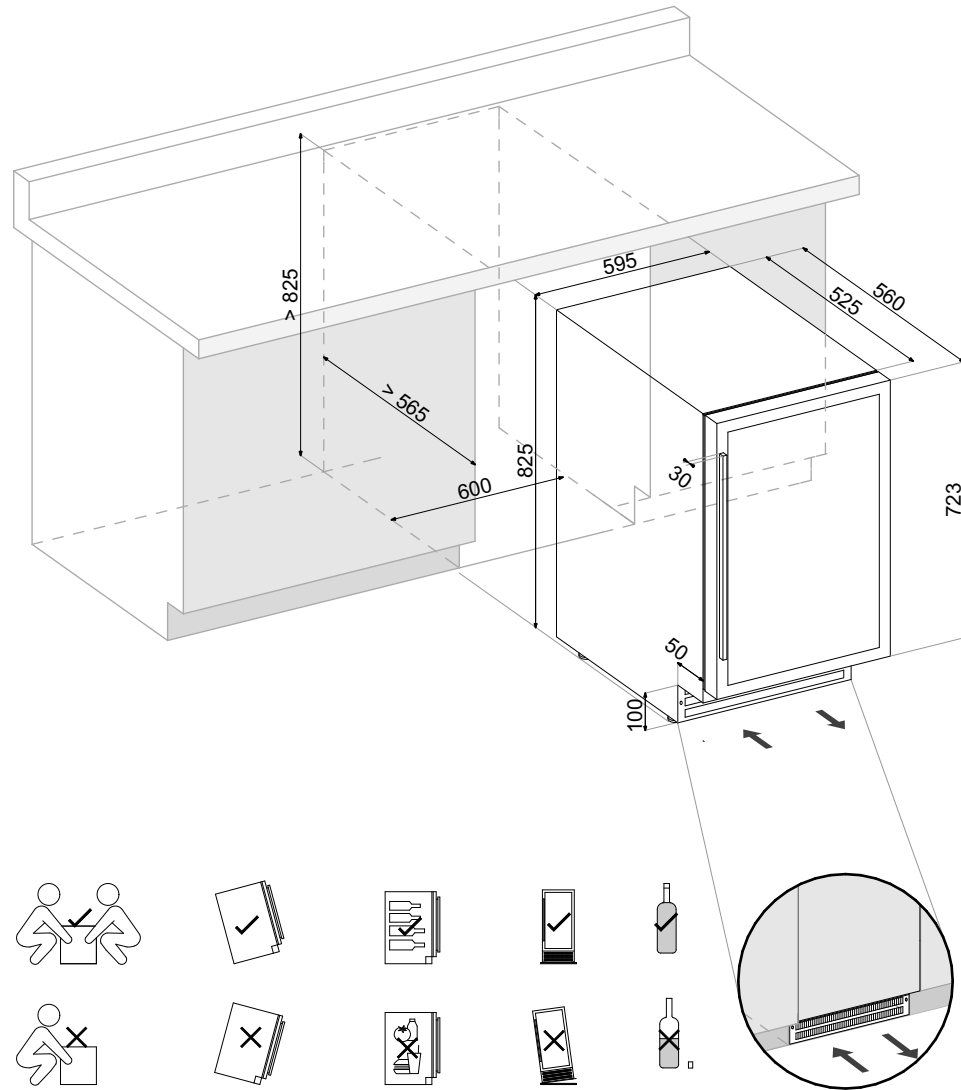

DUNAVOX

DAU-52.146 B
DAU-46.146 DB

Wine Cooler

DUNAVOX

DAU-52.146 B
DAU-46.146 DB

Wine Cooler